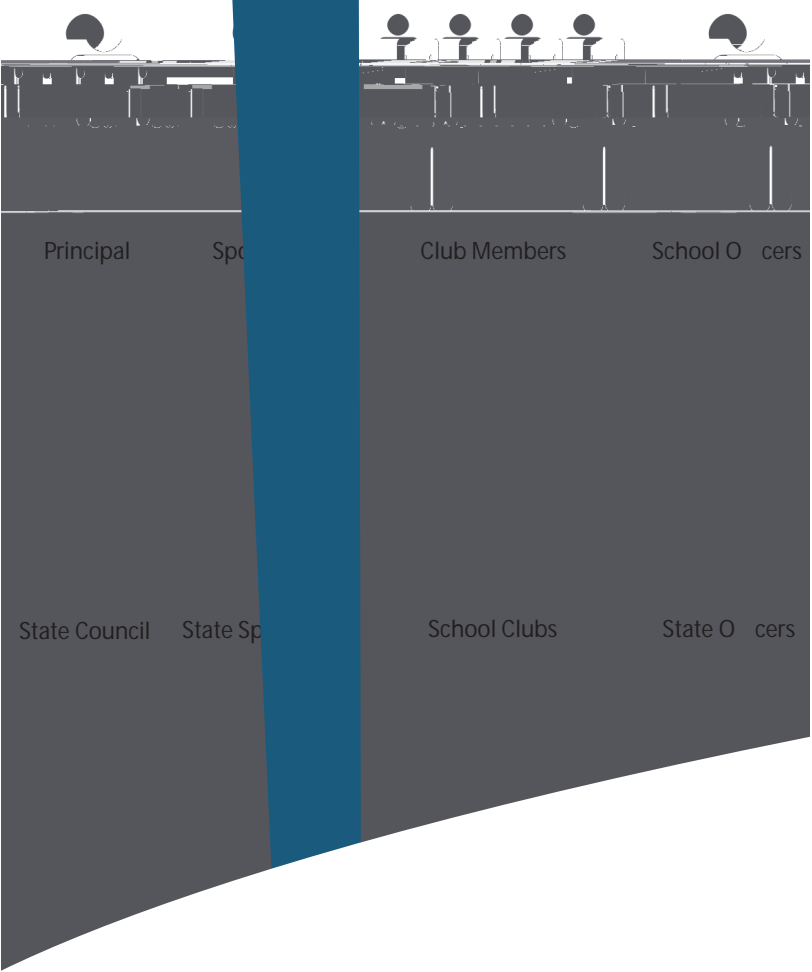

National Beta History